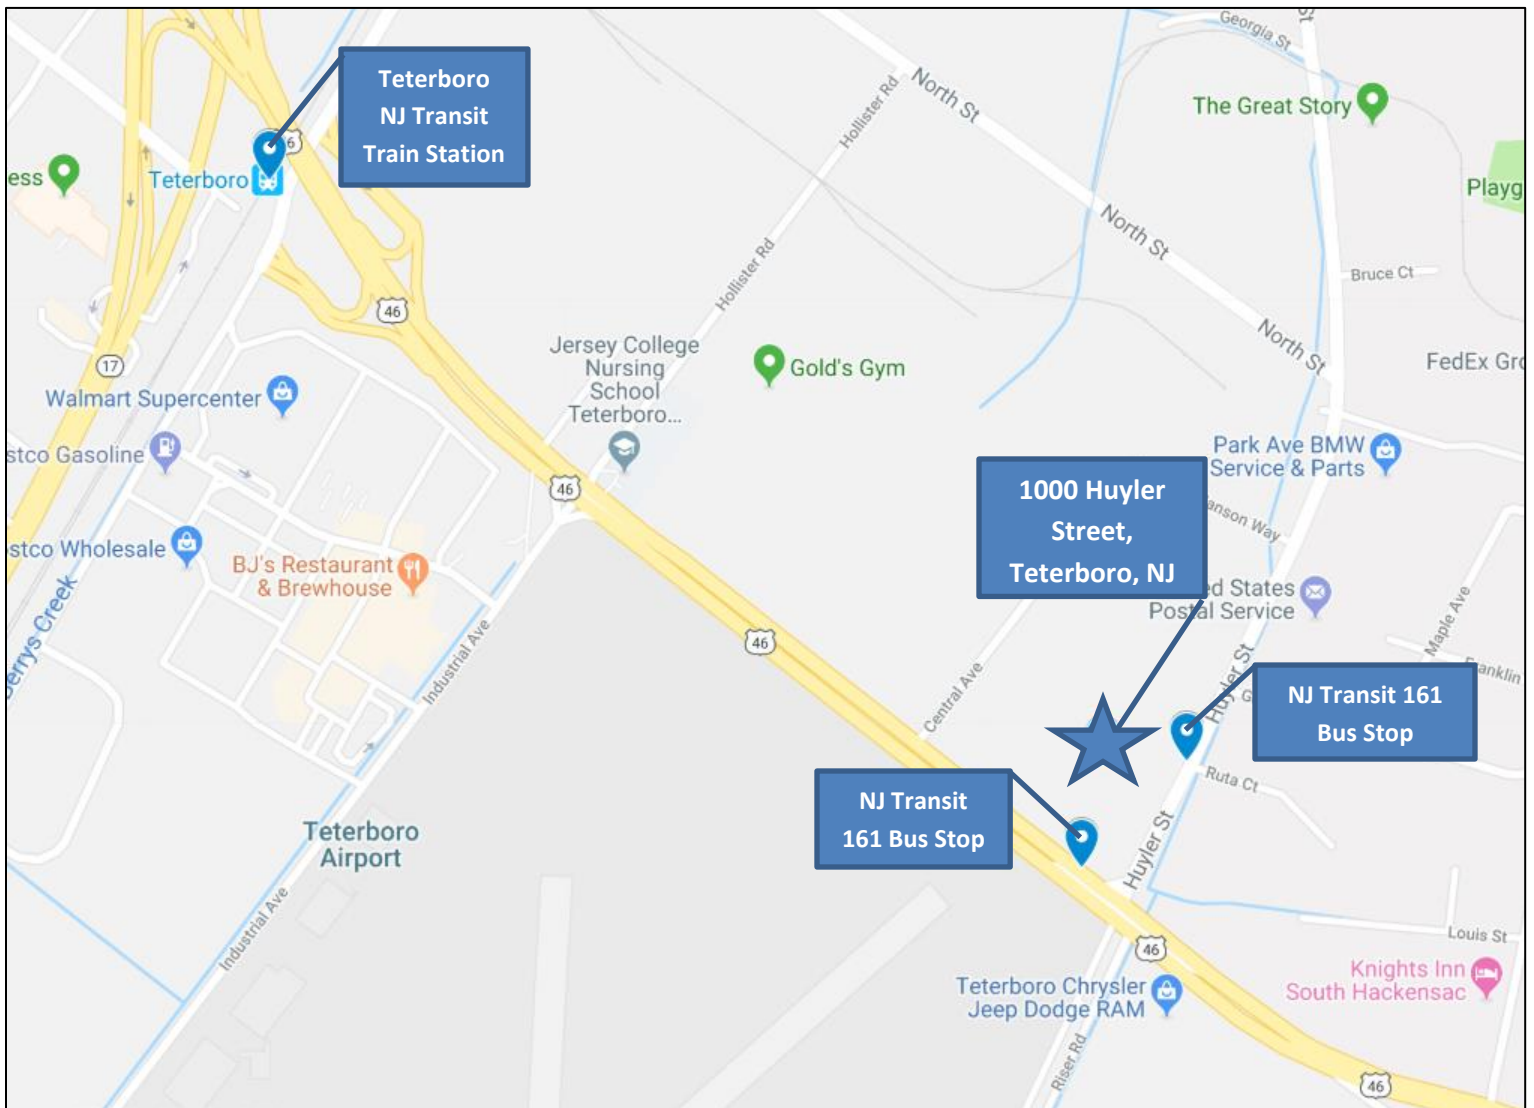

atlantic real estate services

1031 route 22 west, bridgewater, new jersey 08807 908-429-4334 fax 908-429-4371

NJ Transit Bus/Train Stops

Distance to NJ Transit Teterboro Train Station (1.0 Mile)

Pascack Valley Rail Line